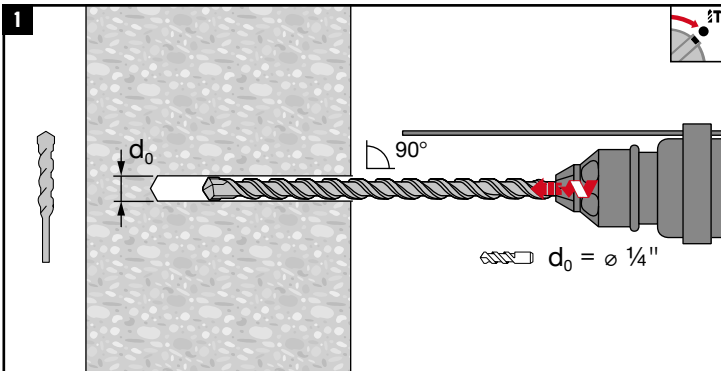

KH-EZ I 1/4"	h <sub>1</sub> *
1/4" × 1 1/8"	2"
1/4" × 2 1/2"	2 7/8"

ID	WS
1/4"	3/8"
3/8"	1/2"

3.2		
	Nuron SID 4-22	
	Nuron SID 6-22	
	Nuron SIW 4-22	
	CPC SID 4 22/18-A	
	CPC SIW 22/18-A	
		18 ft-lb

\*For non-hole cleaning installation (step 1), make sure to drill deep enough to achieve h1, taking into account the depth of debris remaining in the hole.