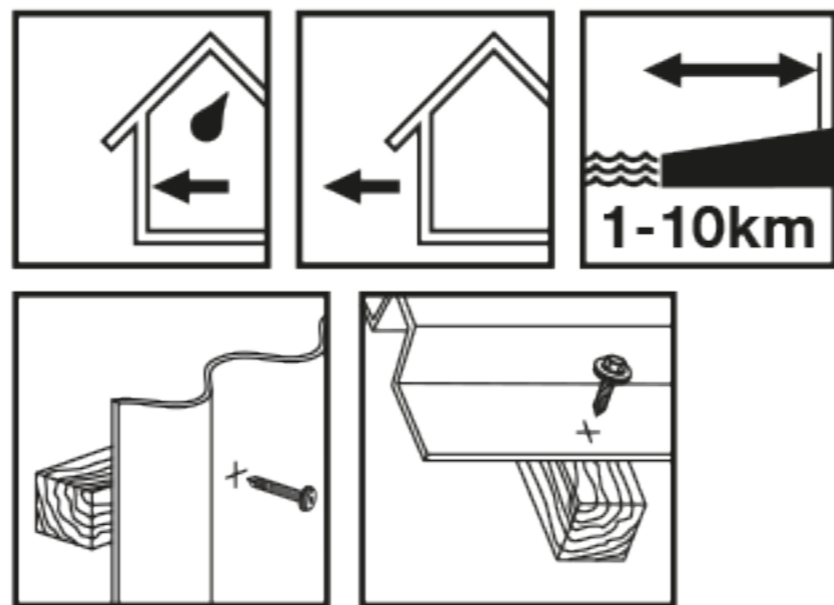

S-MDW71S 6,5x100

2284770

DC
0.4-2mm

Rostfrei / Inox / Stainless A2

2289449