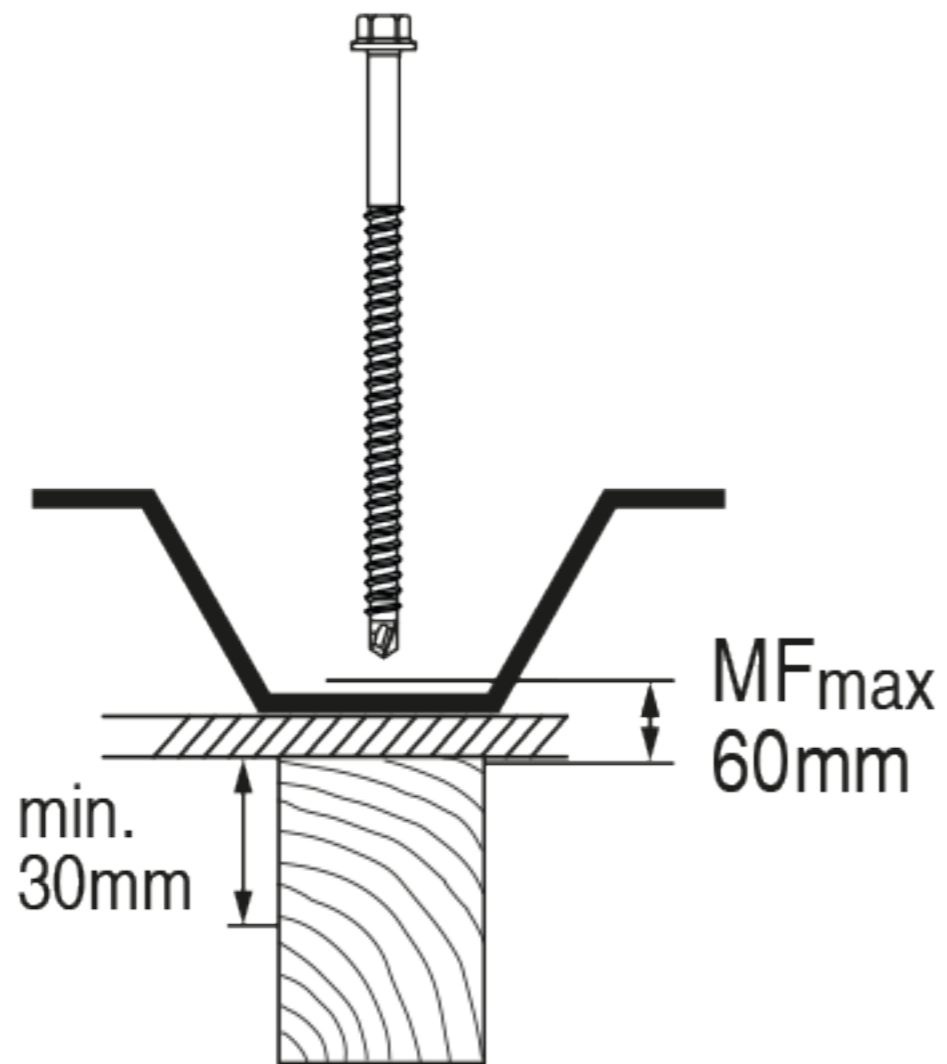

S-MDW71S 6,5x100

2284770

DC
0.4-2mm

Rostfrei / Inox / Stainless A2

2289449