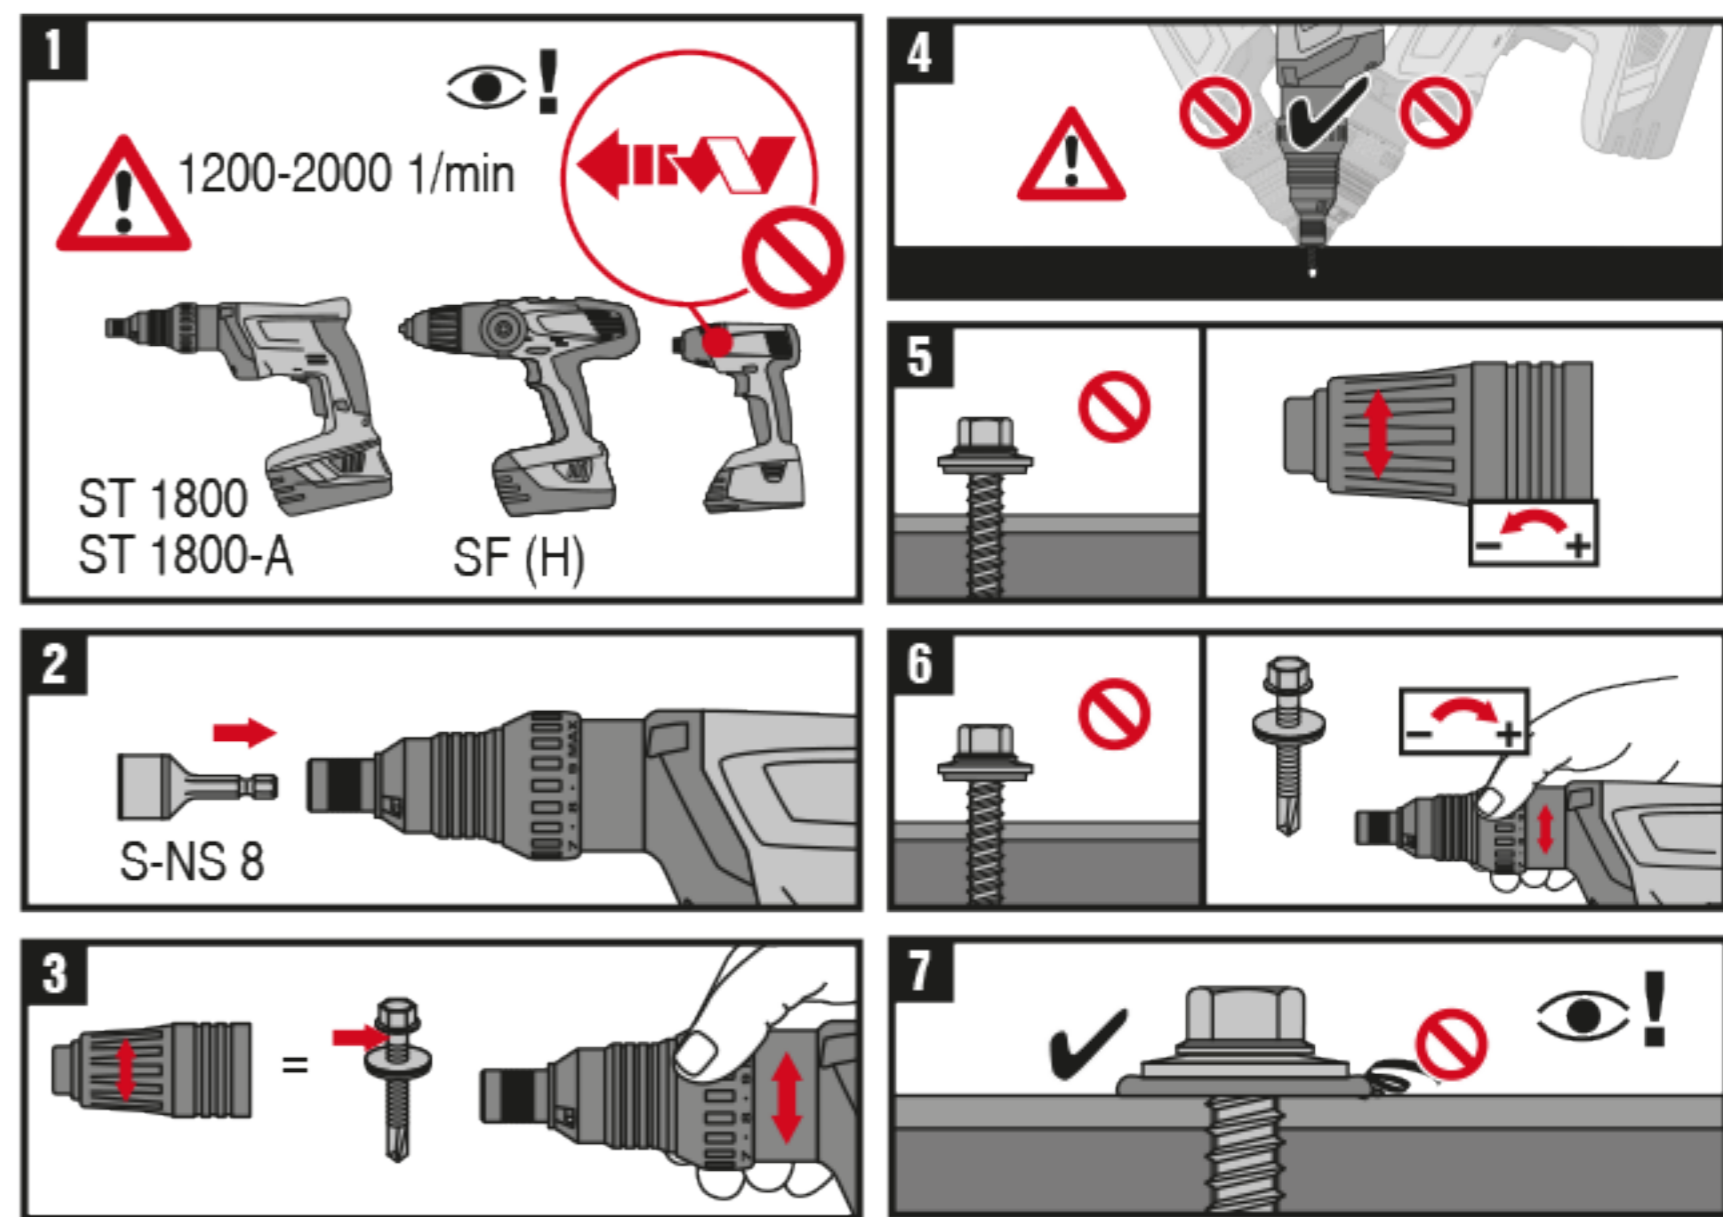

S-MDW71S 6,5x100

2284770

DC
0.4-2mm

Rostfrei / Inox / Stainless A2

2289449