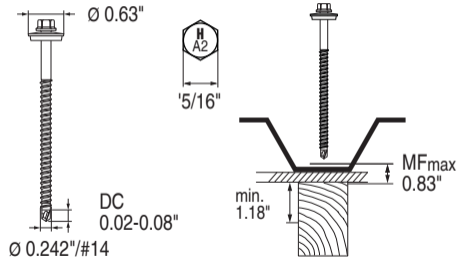

S-MDW 14-10 x 2 3/8 HWH #3 SS304 #2322189

Rostfrei / Inox / Stainless A2

2326093-02.2021